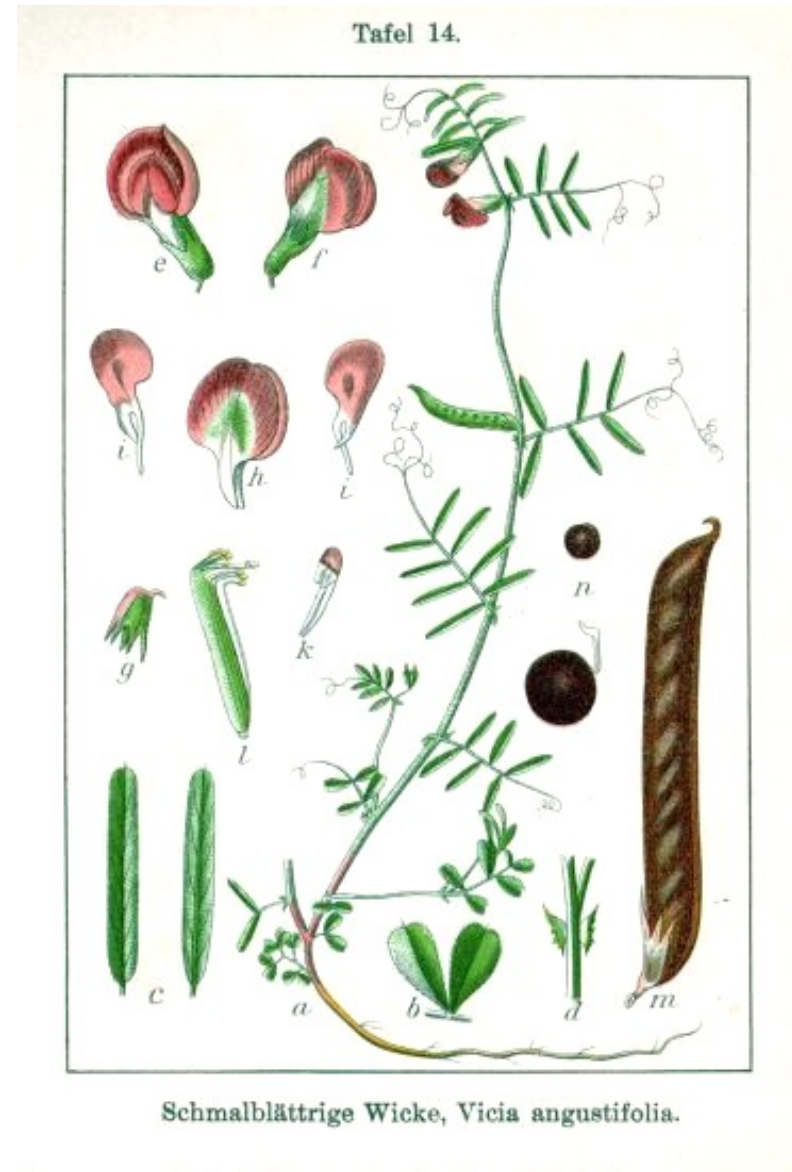

# La Vesce à feuilles étroites

*Vicia angustifolia*

Fabaceae (Légumineuse)

Sources :

[https://inpn.mnhn.fr/espece/cd\\_nom/129109](https://inpn.mnhn.fr/espece/cd_nom/129109)  
[https://upload.wikimedia.org/wikipedia/commons/9/9e/Vicia\\_sativa\\_nigra\\_Sturm14.jpg](https://upload.wikimedia.org/wikipedia/commons/9/9e/Vicia_sativa_nigra_Sturm14.jpg)

Crédits illustration.

A close-up photograph of a plant with several purple flowers. The flowers are small and clustered together. The background is a soft, out-of-focus green, suggesting a field of similar plants. The lighting is natural, highlighting the texture of the petals and the green of the stems.

**Les autres plantes, peu abondantes, dont la présence assure la richesse de la composition du Foin de Crau.**